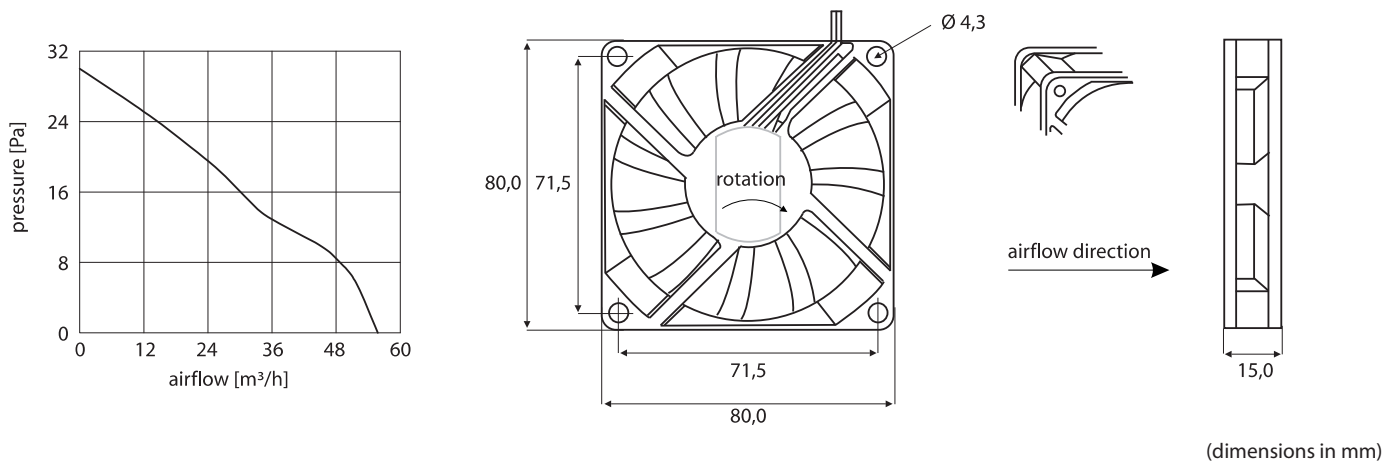

12 Volt - 24 Volt

These DC fans are equipped with dual NMB precision ball-bearings for long service life and long-lasting balance.
Arbitrary mounting position.
Air exhaust over struts.
Rotation is clockwise (right) when viewed from the name plate.

DC fans 80 x 80 x 15 Manufacturer NMB

- Casing and impeller material is reinforced plastic according to UL 94 V-0
- Protected against blocking and reverse polarity, auto restart
- Connection via tinned and lead wires, UL 1007, AWG 26 (red/black), length 300 mm
- Operating temperature range is -10 °C to +60 °C (24 V) / -10 °C to +50 °C (12 V)
- Weight: 50g
- Approvals: CE, CSA, UL, VDE