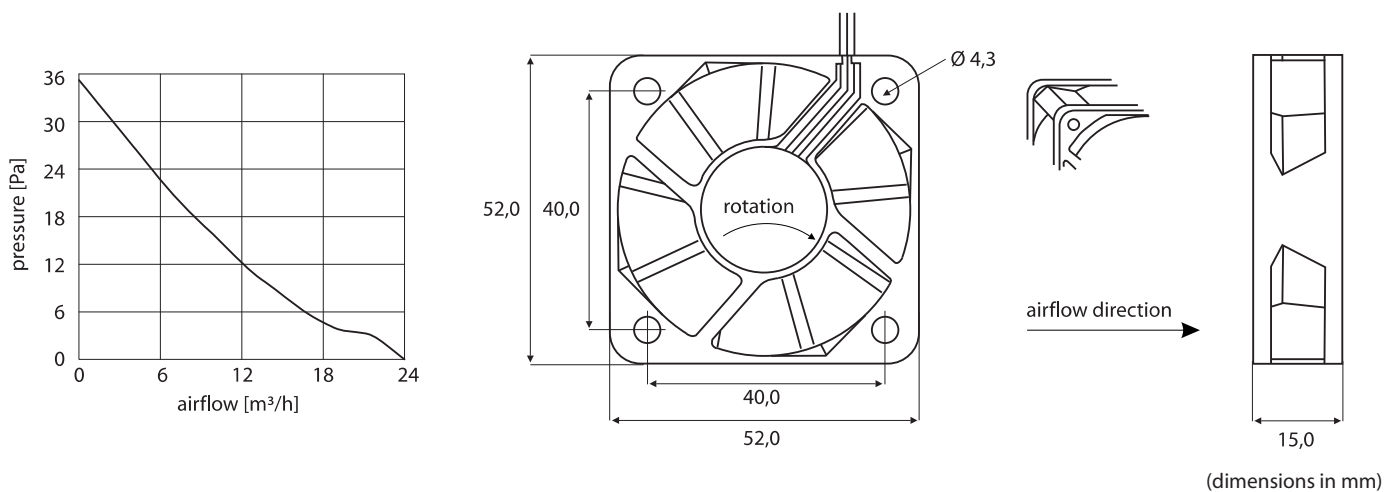

12 Volt

These DC fans are equipped with dual NMB precision ball-bearings for long service life and long-lasting balance.
Arbitrary mounting position.
Air exhaust over struts.
Rotation is clockwise (right) when viewed from the name plate.

Casing and impeller material is reinforced plastic according to UL 94 V-0
Protected against blocking and reverse polarity, auto restart
Connection via tinned and lead wires, UL 1061, AWG 26 (red/black), length 200 mm
Operating temperature range is -10 °C to +60 °C
Weight: 25 g
Approvals: CE, CSA LR65829 1255295, UL E89936, VDE 15073-0018

DC fans 52 x 52 x 15 Manufacturer NMB

Type	voltage V	current mA	airflow m³/h	pressure Pa	speed rpm	noise dB_(A)	service life h L₁₀/25 °C
2106KL-04W-B50-L00	12 (10,2 - 13,0) *	130	24,0	35	4.900	30	77.000

* operating voltage