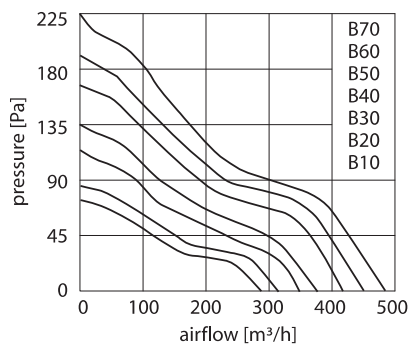

Casing material is aluminium, impeller made from reinforced plastic according to UL 94 V-0

Protected against blocking and reverse polarity, auto restart

Connection via tinned and lead wires, UL 1007, AWG 22 (red/black), length 400 mm

Operating temperature range is -10 °C to +70 °C

Weight: 510 g

Approvals: CE, CSA LR65829 1285829, UL E89936, VDE 15073-0034

Options with additional connection

DC fans 172 x 150 x 25 Manufacturer NMB

(dimensions in mm)