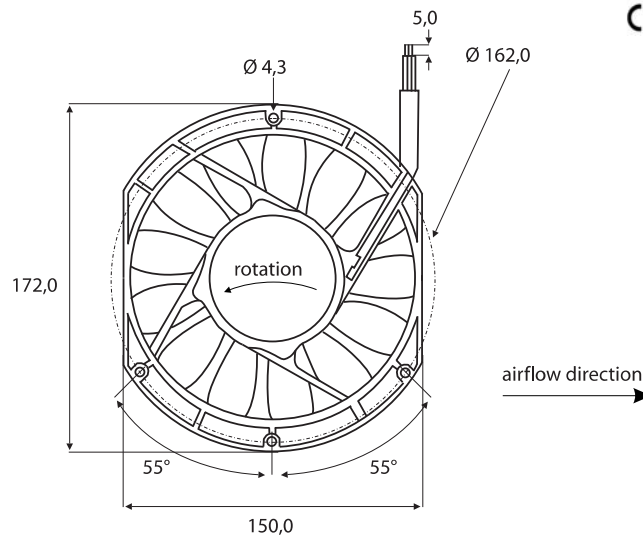

Casing material is aluminium, impeller made from reinforced plastic according to UL 94 V-0

Protected against blocking and reverse polarity, auto restart

Connection via tinned and lead wires, UL 1007, AWG 22 (red/black), length 400 mm

Operating temperature range is -10 °C to +70 °C

Weight: 510 g

Approvals: CE, CSA LR65829 1285829, UL E89936, VDE 15073-0034

Options with additional connection

DC fans 172 x 150 x 25 Manufacturer NMB

(dimensions in mm)

Type	voltage V	current mA	airflow m³/h	pressure Pa	speed rpm	noise dB _(A)	service life h L ₁₀ /25 °C
5910PL-04W-B10-L00	12 (6,0 - 18,0) *	860	288,6	76	2.500	54	190.000
5910PL-04W-B20-L00 **	12 (6,0 - 18,0) *	1.130	322,8	93	2.850	57	190.000
5910PL-04W-B30-L00	12 (6,0 - 18,0) *	1.520	357,0	115	3.150	59	190.000
5910PL-04W-B40-L00 **	12 (6,0 - 18,0) *	1.700	391,2	141	3.350	62	190.000
5910PL-04W-B50-L00	12 (6,0 - 18,0) *	2.060	424,8	164	3.500	63	190.000
5910PL-05W-B10-L00 **	24 (12,0 - 30,0) *	410	288,6	76	2.500	54	190.000
5910PL-05W-B20-L00	24 (12,0 - 30,0) *	580	322,8	93	2.850	57	190.000
5910PL-05W-B30-L00	24 (12,0 - 30,0) *	750	357,0	115	3.150	59	190.000
5910PL-05W-B40-L00	24 (12,0 - 30,0) *	860	391,2	141	3.350	62	190.000
5910PL-05W-B50-L00	24 (12,0 - 30,0) *	1.000	424,8	164	3.500	63	190.000
5910PL-05W-B60-L00	24 (12,0 - 30,0) *	1.160	459,0	187	3.750	63	190.000
5910PL-05W-B70-L00	24 (12,0 - 30,0) *	1.550	492,0	233	4.100	65	190.000
5910PL-07W-B10-L00	48 (25,0 - 60,0) *	220	288,6	76	2.500	54	190.000
5910PL-07W-B20-L00	48 (25,0 - 60,0) *	280	322,8	93	2.850	57	190.000
5910PL-07W-B30-L00	48 (25,0 - 60,0) *	370	357,0	115	3.150	59	190.000
5910PL-07W-B40-L00	48 (25,0 - 60,0) *	450	391,2	141	3.350	62	190.000
5910PL-07W-B50-L00	48 (25,0 - 60,0) *	510	424,8	164	3.500	63	190.000
5910PL-07W-B60-L00	48 (25,0 - 60,0) *	580	459,0	187	3.750	63	190.000
5910PL-07W-B70-L00	48 (25,0 - 60,0) *	740	492,0	233	4.100	65	190.000