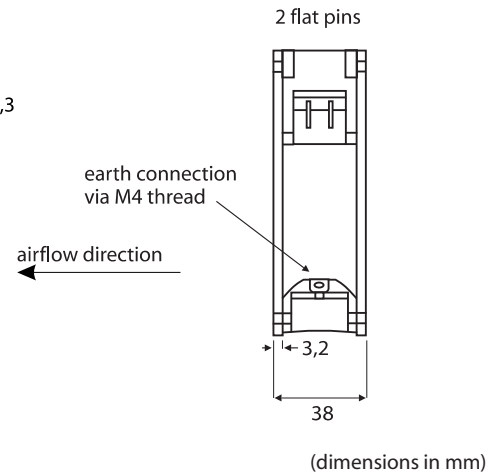

Casing material is aluminium, impeller made from reinforced plastic acc. to UL 94 V-0

Capacitor motor, impedance protected, protected by a thermo switch

Connection via 2 tinned flat pins, 2,8 x 0,5 mm

Earth connection via M4 thread

Operating temperature is -40 °C to +60 °C

Weight: 550 g

Approvals: CE, CSA LR65829, CUL E89936

AC fans 119 x 119 x 38 Manufacturer NMB

Type	voltage V / Hz	current mA	airflow m³/h	pressure Pa	speed rpm ⁻¹	noise dB _(A)	service life h L ₁₀ /20 °C
4715FS-23T-B5A-D01	230 / 50-60	90 / 80	156 / 187	93 / 100	2.600 / 3.100	38 / 45	50.000