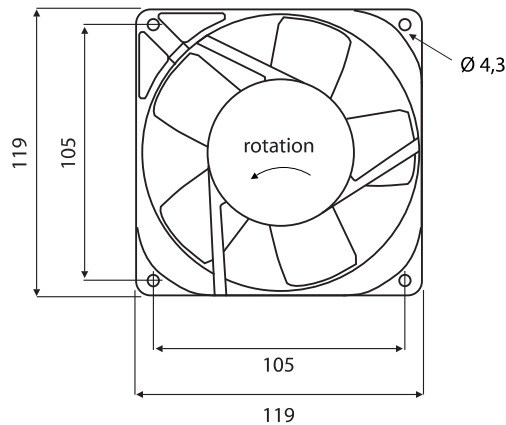

Casing material is aluminium, impeller made from reinforced plastic acc. to UL 94 V-0

Capacitor motor, impedance protected, protected by a thermo switch

Connection via 2 tinned flat pins, 2,8 x 0,5 mm

Earth connection via M4 thread

Operating temperature is -40 °C to +60 °C

Weight: 550 g

Approvals: CE, CSA LR65829, CUL E89936

AC fans 119 x 119 x 38 Manufacturer NMB

Type	voltage V / Hz	current mA	airflow m³/h	pressure Pa	speed rpm ⁻¹	noise dB _(A)	service life h L ₁₀ /20 °C
4715FS-23T-B5A-D01	230 / 50-60	90 / 80	156 / 187	93 / 100	2.600 / 3.100	38 / 45	50.000