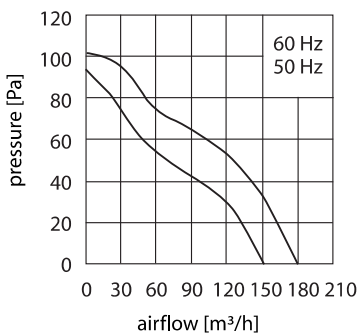

Casing material is aluminium, impeller made from reinforced plastic acc. to UL 94 V-0

Capacitor motor, impedance protected, protected by a thermo switch

Connection via 2 tinned flat pins, 2,8 x 0,5 mm

Earth connection via M4 thread

Operating temperature is -40 °C to +60 °C

Weight: 550 g

Approvals: CE, CSA LR65829, CUL E89936

AC fans 119 x 119 x 38 Manufacturer NMB

Type	voltage V / Hz	current mA	airflow m³/h	pressure Pa	speed rpm ⁻¹	noise dB _(A)	service life h L ₁₀ /20 °C
4715FS-23T-B5A-D01	230 / 50-60	90 / 80	156 / 187	93 / 100	2.600 / 3.100	38 / 45	50.000